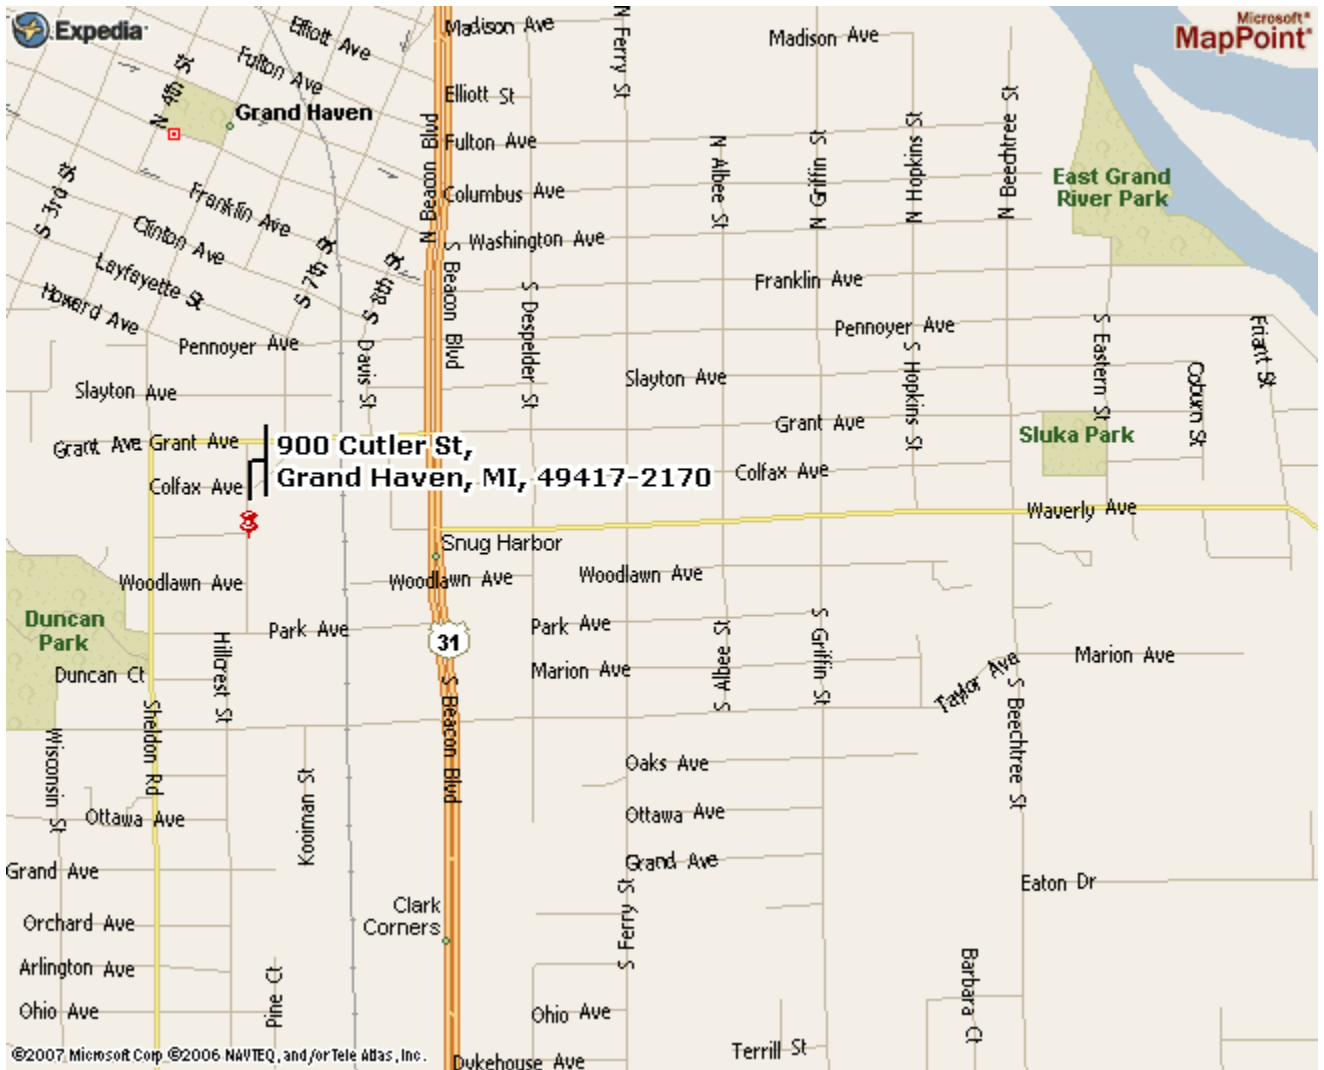

# Lakeshore Middle School

## DRIVING DIRECTIONS

### From the North:

- US-31 South to Park Ave (Family Video on corner)
- West on Park Ave. to field (just past railroad tracks)

### From the South

- US-31 North to Park Ave (Family Video on corner – just North of Taco Bell & KFC)
- West on Park Ave. to field (just past railroad tracks)